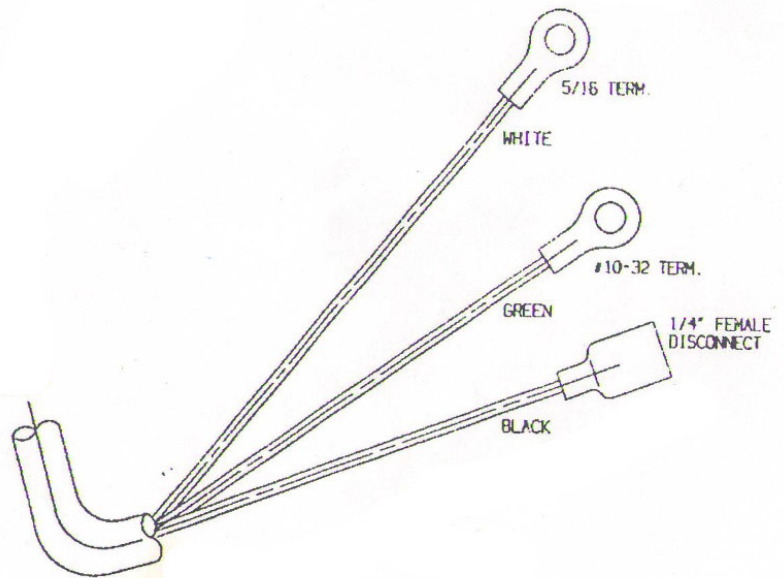

CONCENTRIC

Innovation in Flow Control and Fluid Power

Hand-Held Pendant 1300651

SWITCH CONNECTIONS