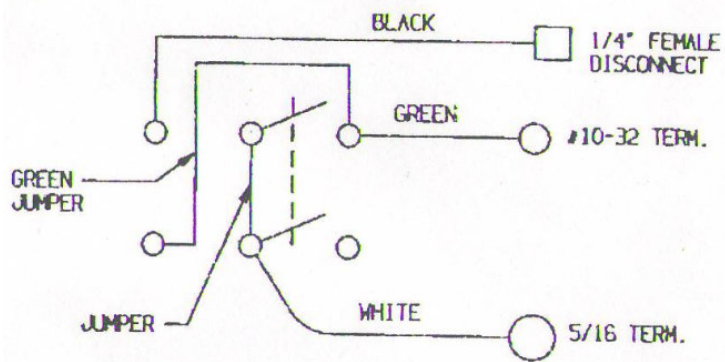

CONCENTRIC

Innovation in Flow Control and Fluid Power

Hand-Held Pendant 1300651

SWITCH CONNECTIONS